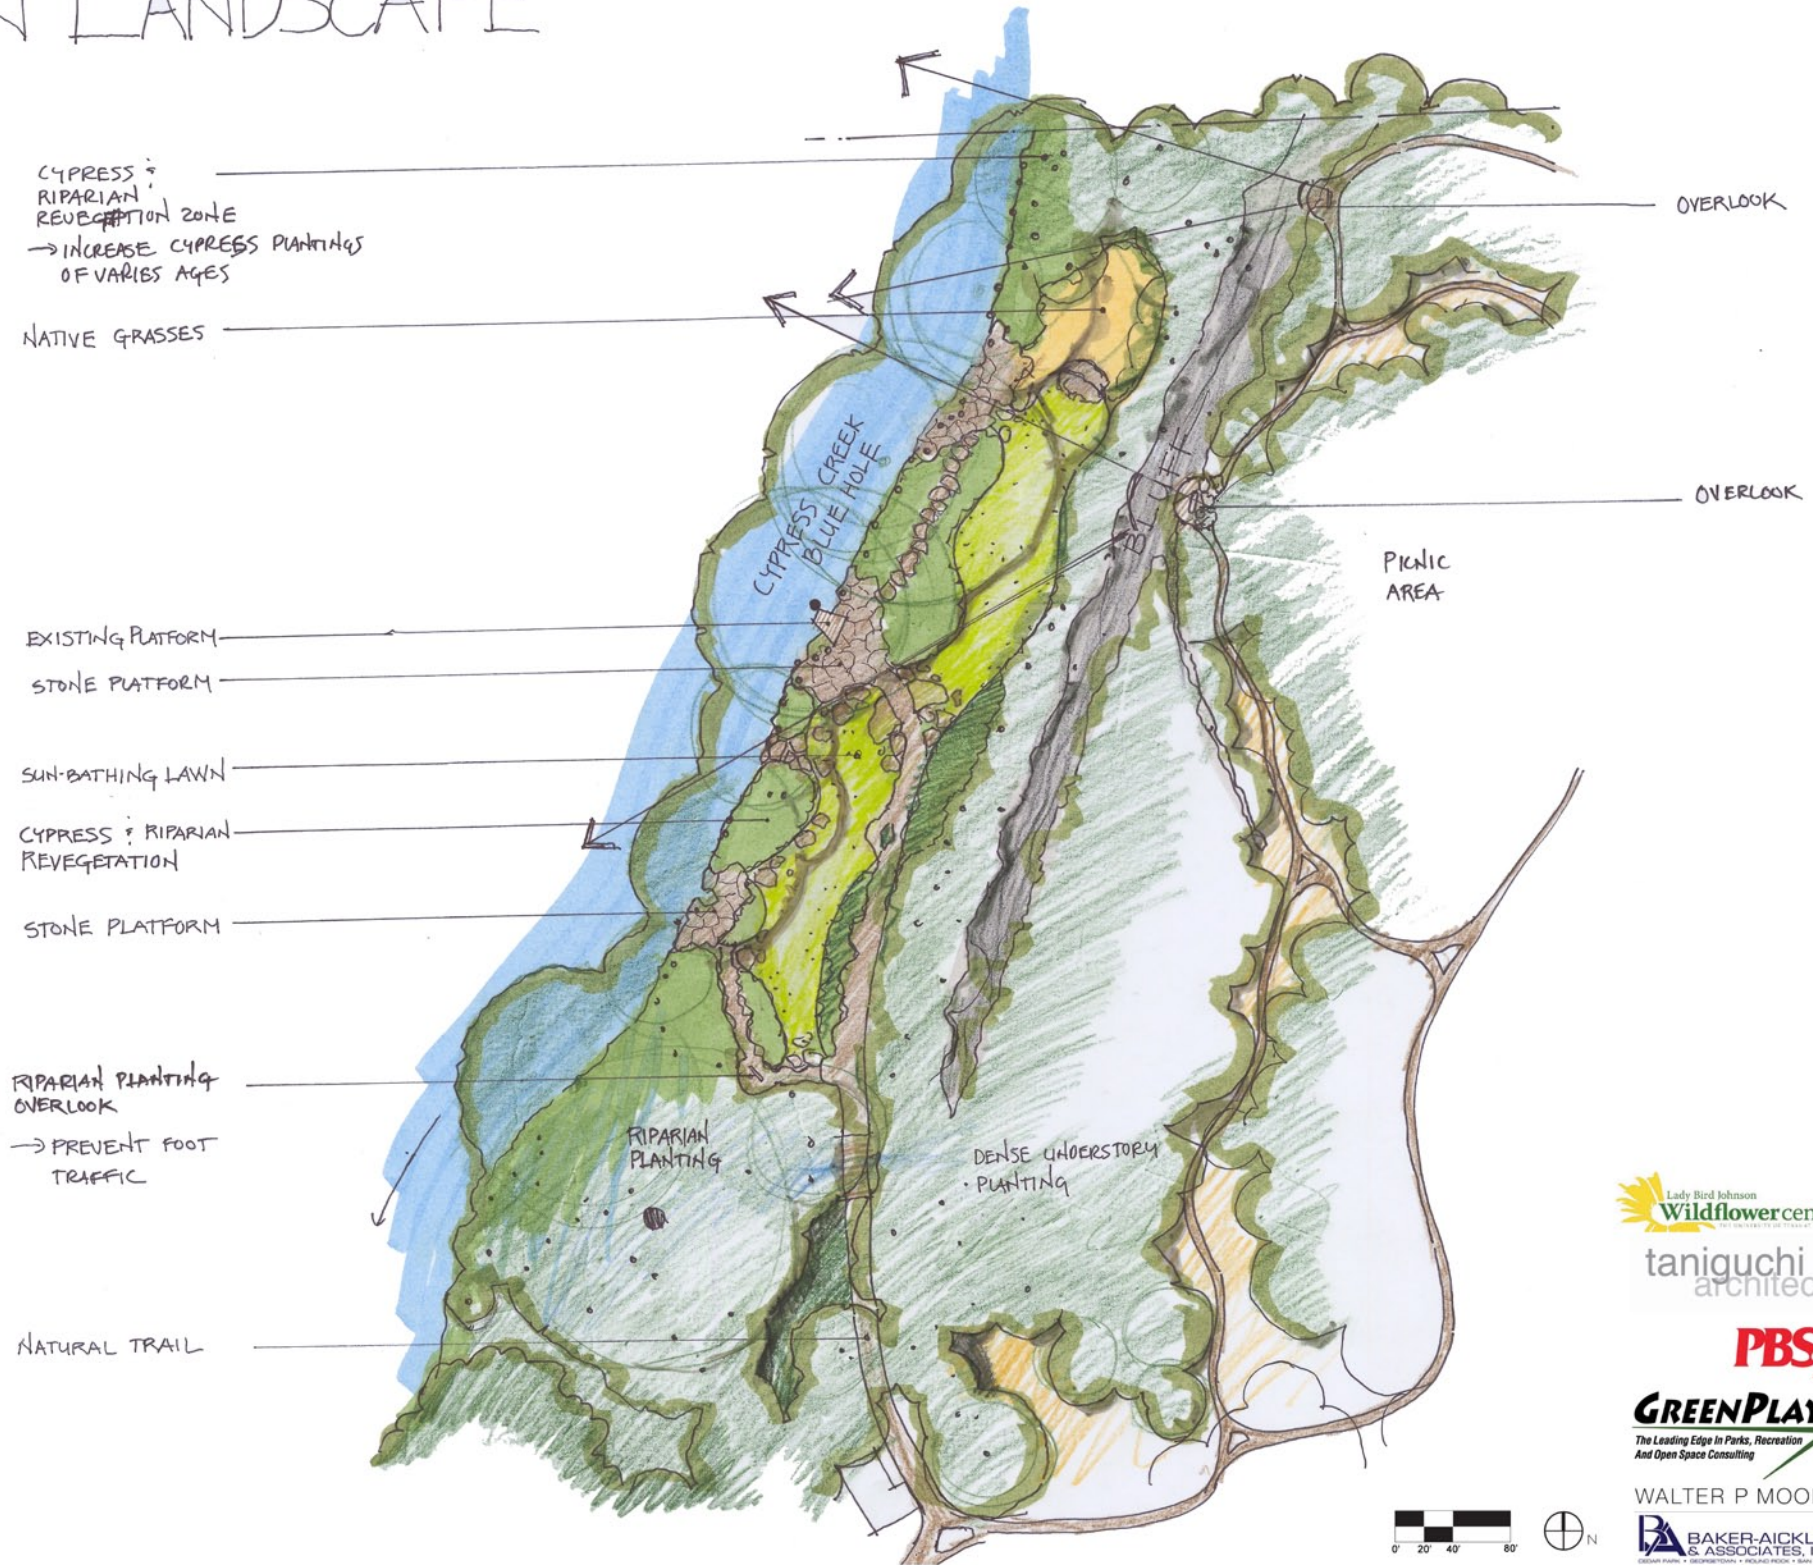

Lady Bird Johnson
Wildflower center

taniguchi
architects

PBS

GREENPLAY.LLC
The Leading Edge In Parks, Recreation
And Open Space Consulting

WALTER P MOORE

BAKER-AICKLEN & ASSOCIATES, INC.
LANDSCAPE ARCHITECTS • PLANNERS • DESIGNERS • CONSTRUCTORS

BLUE HOLE REGIONAL PARK WIMBERLEY, TX
CITY OF WIMBERLEY
DESIGN CHARRETTE: BLUE HOLE AREA CONCEPT A

DESIGNWORKSHOP
801 Congress Avenue, Suite 330, Austin, TX 78701

“OPEN LANDSCAPE”

BLUE HOLE REGIONAL PARK WIMBERLEY, TX
 CITY OF WIMBERLEY
 DESIGN CHARRETTE: BLUE HOLE AREA CONCEPT B